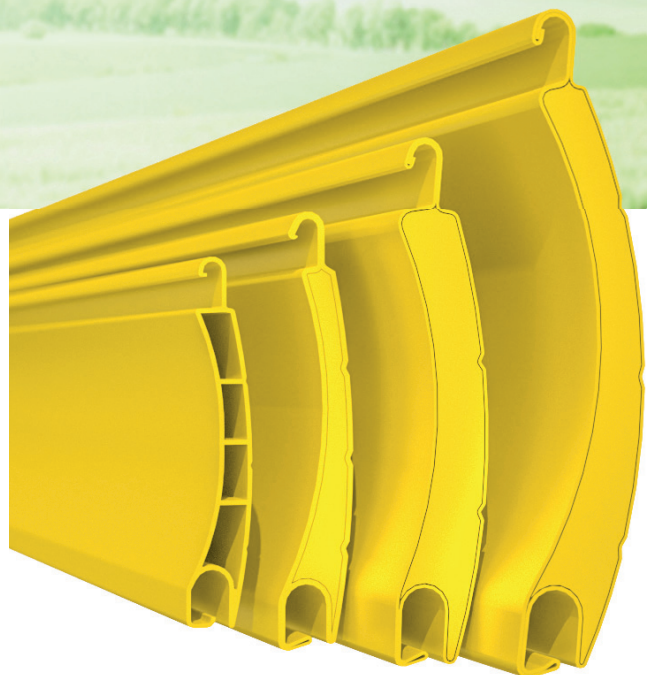

ALUKON sun protection systems are operated smoothly and silently simply at the push of a button or fully automated.

ROLLER SHUTTERS PROFILES

Roller shutter profiles

are made out of durable, robust aluminium. Also available out of PVC in different heights. In addition to that extruded aluminium profiles to be coated in all RAL colours are on hand.