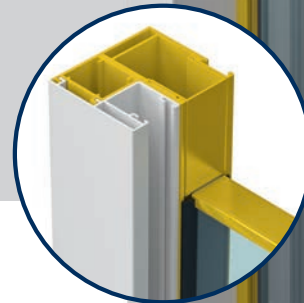

GLASS SLIP GUARD PROTECTION

CAN BE INTEGRATED INTO FRONT SHUTTER

The ALUKON slip guard protection is a modern, discreet solution for floor-to-ceiling windows. It provides unrestricted visibility to the outside and more daylight intake in the rooms.

Planning is carried out directly with the front-mounted or plaster base roller shutter and can be used in new buildings as well as in modernisation. The 16 mm laminated glass (according to AbP) is inserted into the waterproof, two-part guide rail between the window and roller shutter and fastened in a concealed manner.*

Quick and easy installation

directly with the roller shutter, therefore no additional fastening to the façade is necessary

Tested safety

Glass heights 50 to 110 cm and system widths up to 280 cm; with filigree glass edge protection

*Test certificate according to DIN 18008 for use in Germany is available. Under certain circumstances, coordination with local authorities may be necessary. We recommend you to inform yourself accordingly.