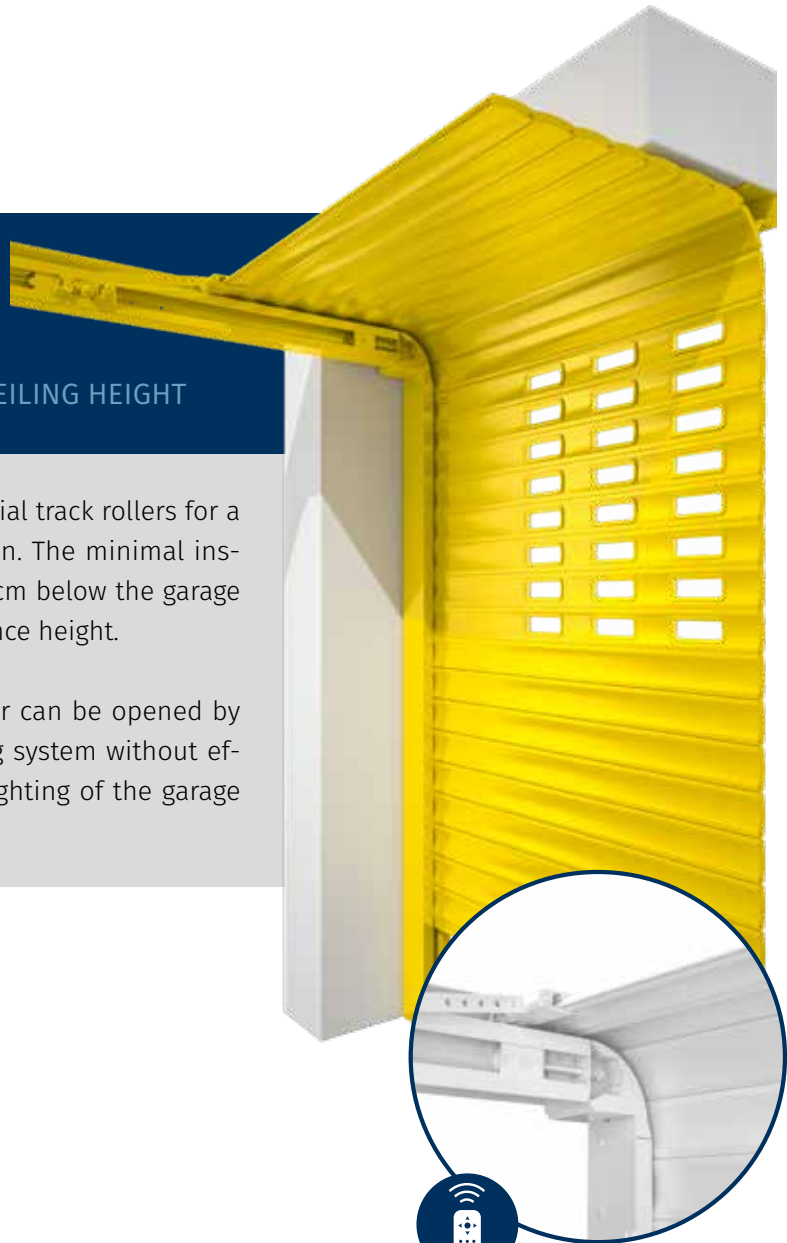

For large surfaces

up to 6 m width at a max. surface of 20 m²

ROOF-LINE DOOR

ALUKON ROOF-LINE DOORS

IDEAL FOR GARAGES WITH LOW CEILING HEIGHT

ALUKON roof-line doors with special track rollers for a smooth and low-maintenance run. The minimal installation dimensions with only 6 cm below the garage ceiling allow an enormous clearance height.

In case of an emergency the door can be opened by hand due to an integrated spring system without efforts. An integrated emergency lighting of the garage completes the system.

Well-thought-out technique