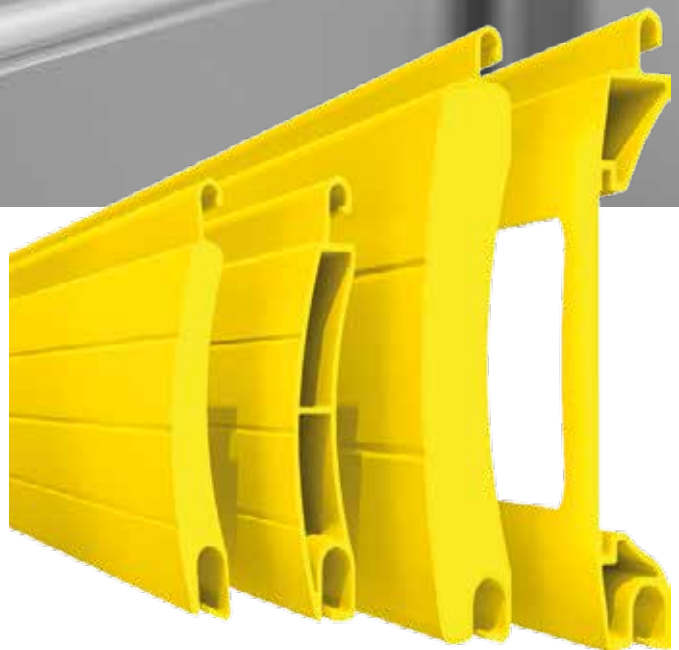

COMFORTABLE AND SAFE

Roof-line and roller doors can also be operated conveniently by radio from the car.

With the optionally available special equipment and safety devices, each door can be adapted to individual requirements..

DOOR PROFILES

Door profiles

door profiles out of double-walled,
foam-filled or extruded aluminium

STABILITY AND SAFETY

IN A HUGE VARIETY OF COLOURS AND VERSIONS

Door profiles no matter whether rollformed or extruded have a high dimensional stability and are therefore particularly resistant.