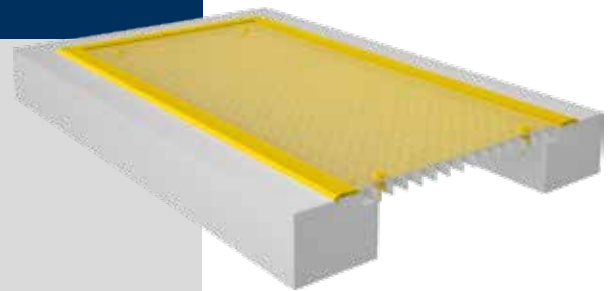

LIGHT WELL COVER

FOR BASEMENT- AND LIGHT WELLS

Light well covers are protecting basements against leaves and bugs. They are also suitable for covering vertical air shafts.

Premium look thanks to flat and solid floor profile and stainless steel with expanded metal grille.

Sophisticated system

stylish, rounded aluminium profile in silver anodized

Easy installation

easy installation on the present grille

Solid and weather resistant

and easy to clean

Fabric version

customized solution with additional brush inserts