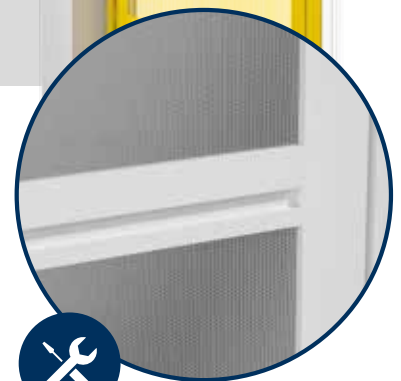

SWINGING DOOR

FOR PATIO AND BALCONY DOORS

ALUKON swinging doors are the flexible solution for patio or balcony doors. To install in the rabbet and opening inwards and outwards.

Thanks to the integrated spring locking device and magnetic locking, the door is closing automatically and softly, keeping your home free of annoying insects. Optionally an additional kick plate will increase the stability.

Sophisticated system

spring locking device and magnetic locking for a safe and gently closing door, optionally kick plate and cat flap

Easy installation

with and without frame, quick and easy installation

Solid and weather resistant

extruded, stylish aluminium units in all RAL-colours

Fabric versions

a wide range of air permeable insect screen fabrics