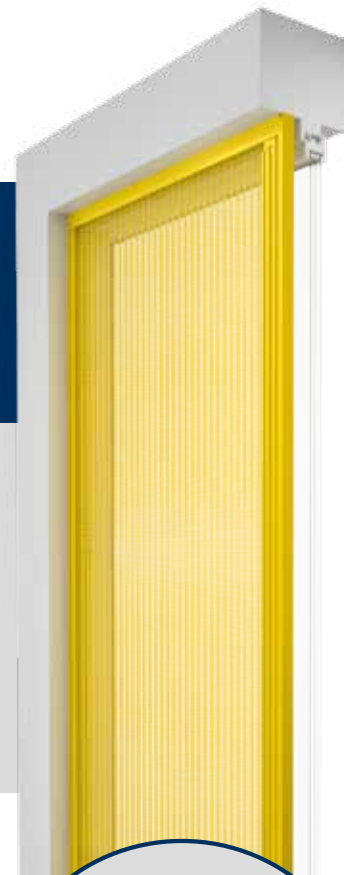

PLEATING DOOR

FOR PATIO AND BALCONY DOORS

The ultimate space saving insect screen pleats are durable, even suitable for large doors and available as single or double leaf system.

It's a space saving system with comfortable handling, made for all types of installation.

Sophisticated system

no slewing area, optimally suited for restricted space conditions

Easy installation

easy installation thanks to modular push-in system, available as single or double leaf system

Solid and weather resistant

extruded, stylish aluminium units in all RAL-colours

Fabric version

keep the pleated screen invisible in the lateral box during the winter period (depending on size)