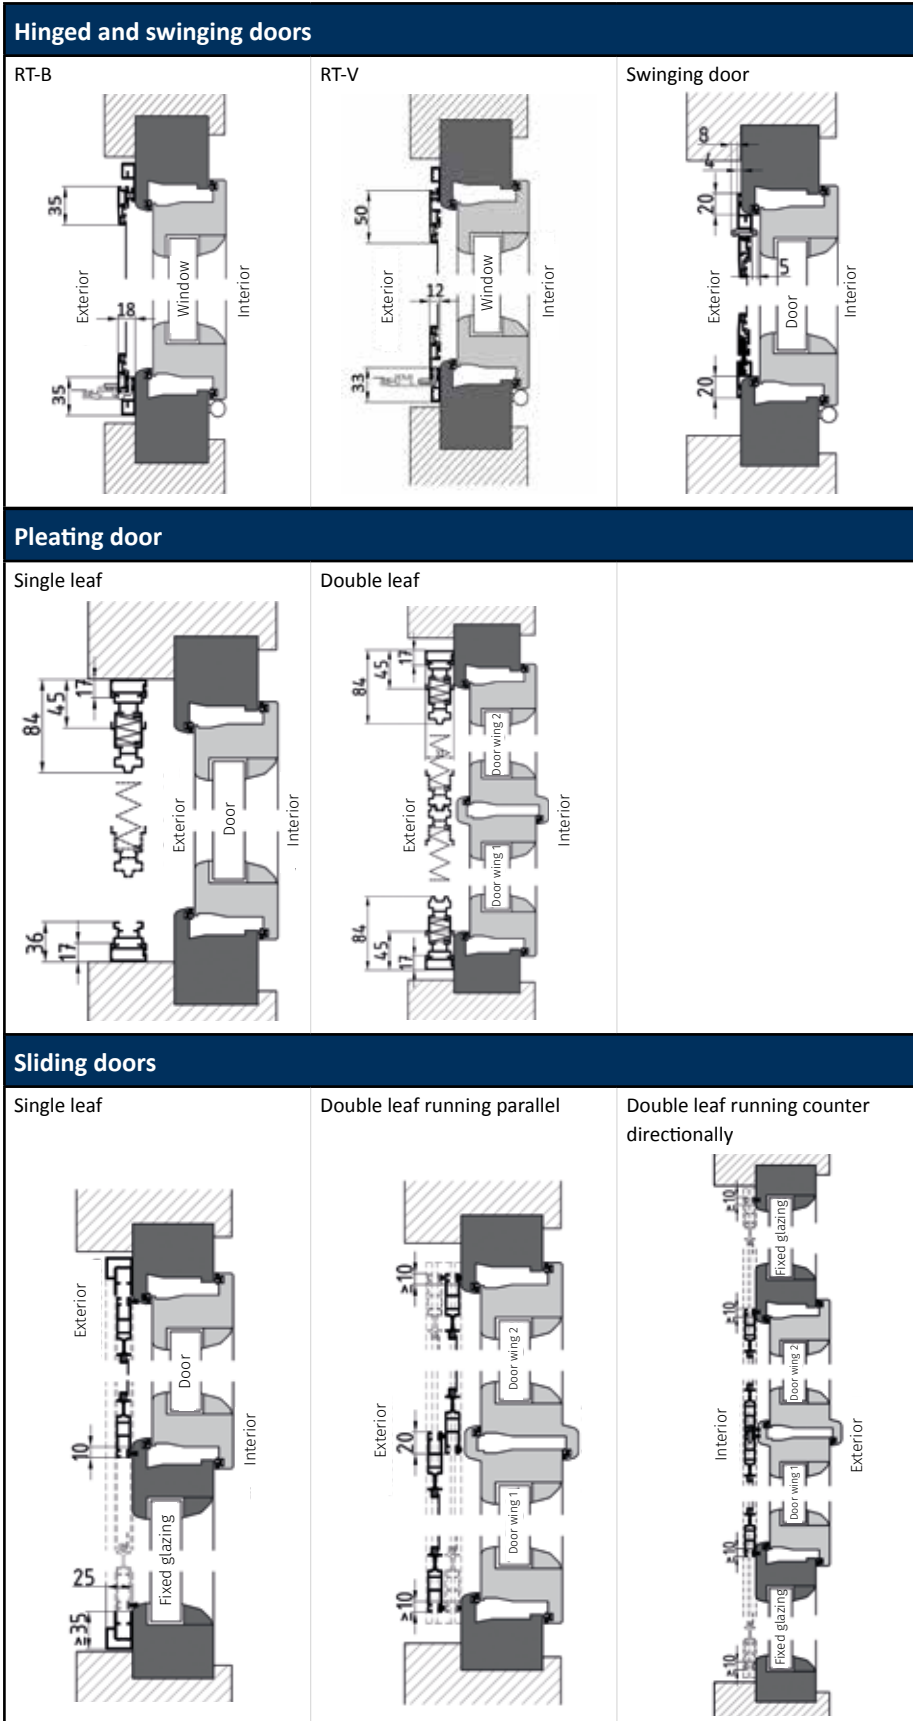

ABSTRACT

INSECT SCREEN PRODUCTS

Insect repelling system

	max. height in cm	max. width in cm (per leaf)	Colour			Screen versions							Special versions				
			Standard colours			black standard	grey standard	black tear resistant	grey tear resistant	transparency	pollen screen	stainless steel	4-sided frame	3-sided frame	kick plate	cat flap*	handle bar
			white	ALUKON RAL colour range	RAL (surcharge)												
Door solutions																	
Hinged door	250	130	•	•	•	•	•	•	•				•	•	•	•	•
Swinging door	250	110	•	•	•	•	•	•	•				•	•	•	•	•
Pleating door	240	210	•	•	•	•	•										
Sliding doors	260	360	•	•	•	•	•	•				•					•

* These colours do not correspond to a RAL shade.

** Kick plate required

• optionally

• standard

Assembly versions

Subject to technical changes. Colour deviations due to printing process.