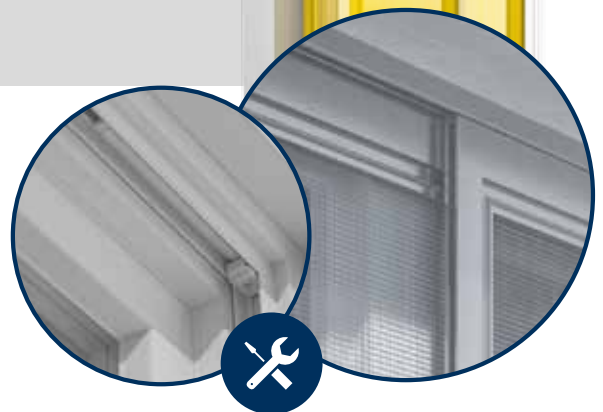

SLIDING DOOR

FOR PATIO AND BALCONY DOORS

The solid sliding door can be made customized as a single or double leaf door and mounted almost without door sill.

The optional SoftClose damping ensures a gently and automatically closing door. Thanks to the vertical integrated handle profile, the handling is very comfortable, also for children.

Sophisticated system

SoftClose damping for a gently closing door, mounted almost without door sill

Easy installation

with 3-sided or rotating frame or guides on top and below

Solid and weather resistant

extruded, stylish aluminium units in all RAL-colours

Fabric versions

a wide range of air permeable insect screen fabrics