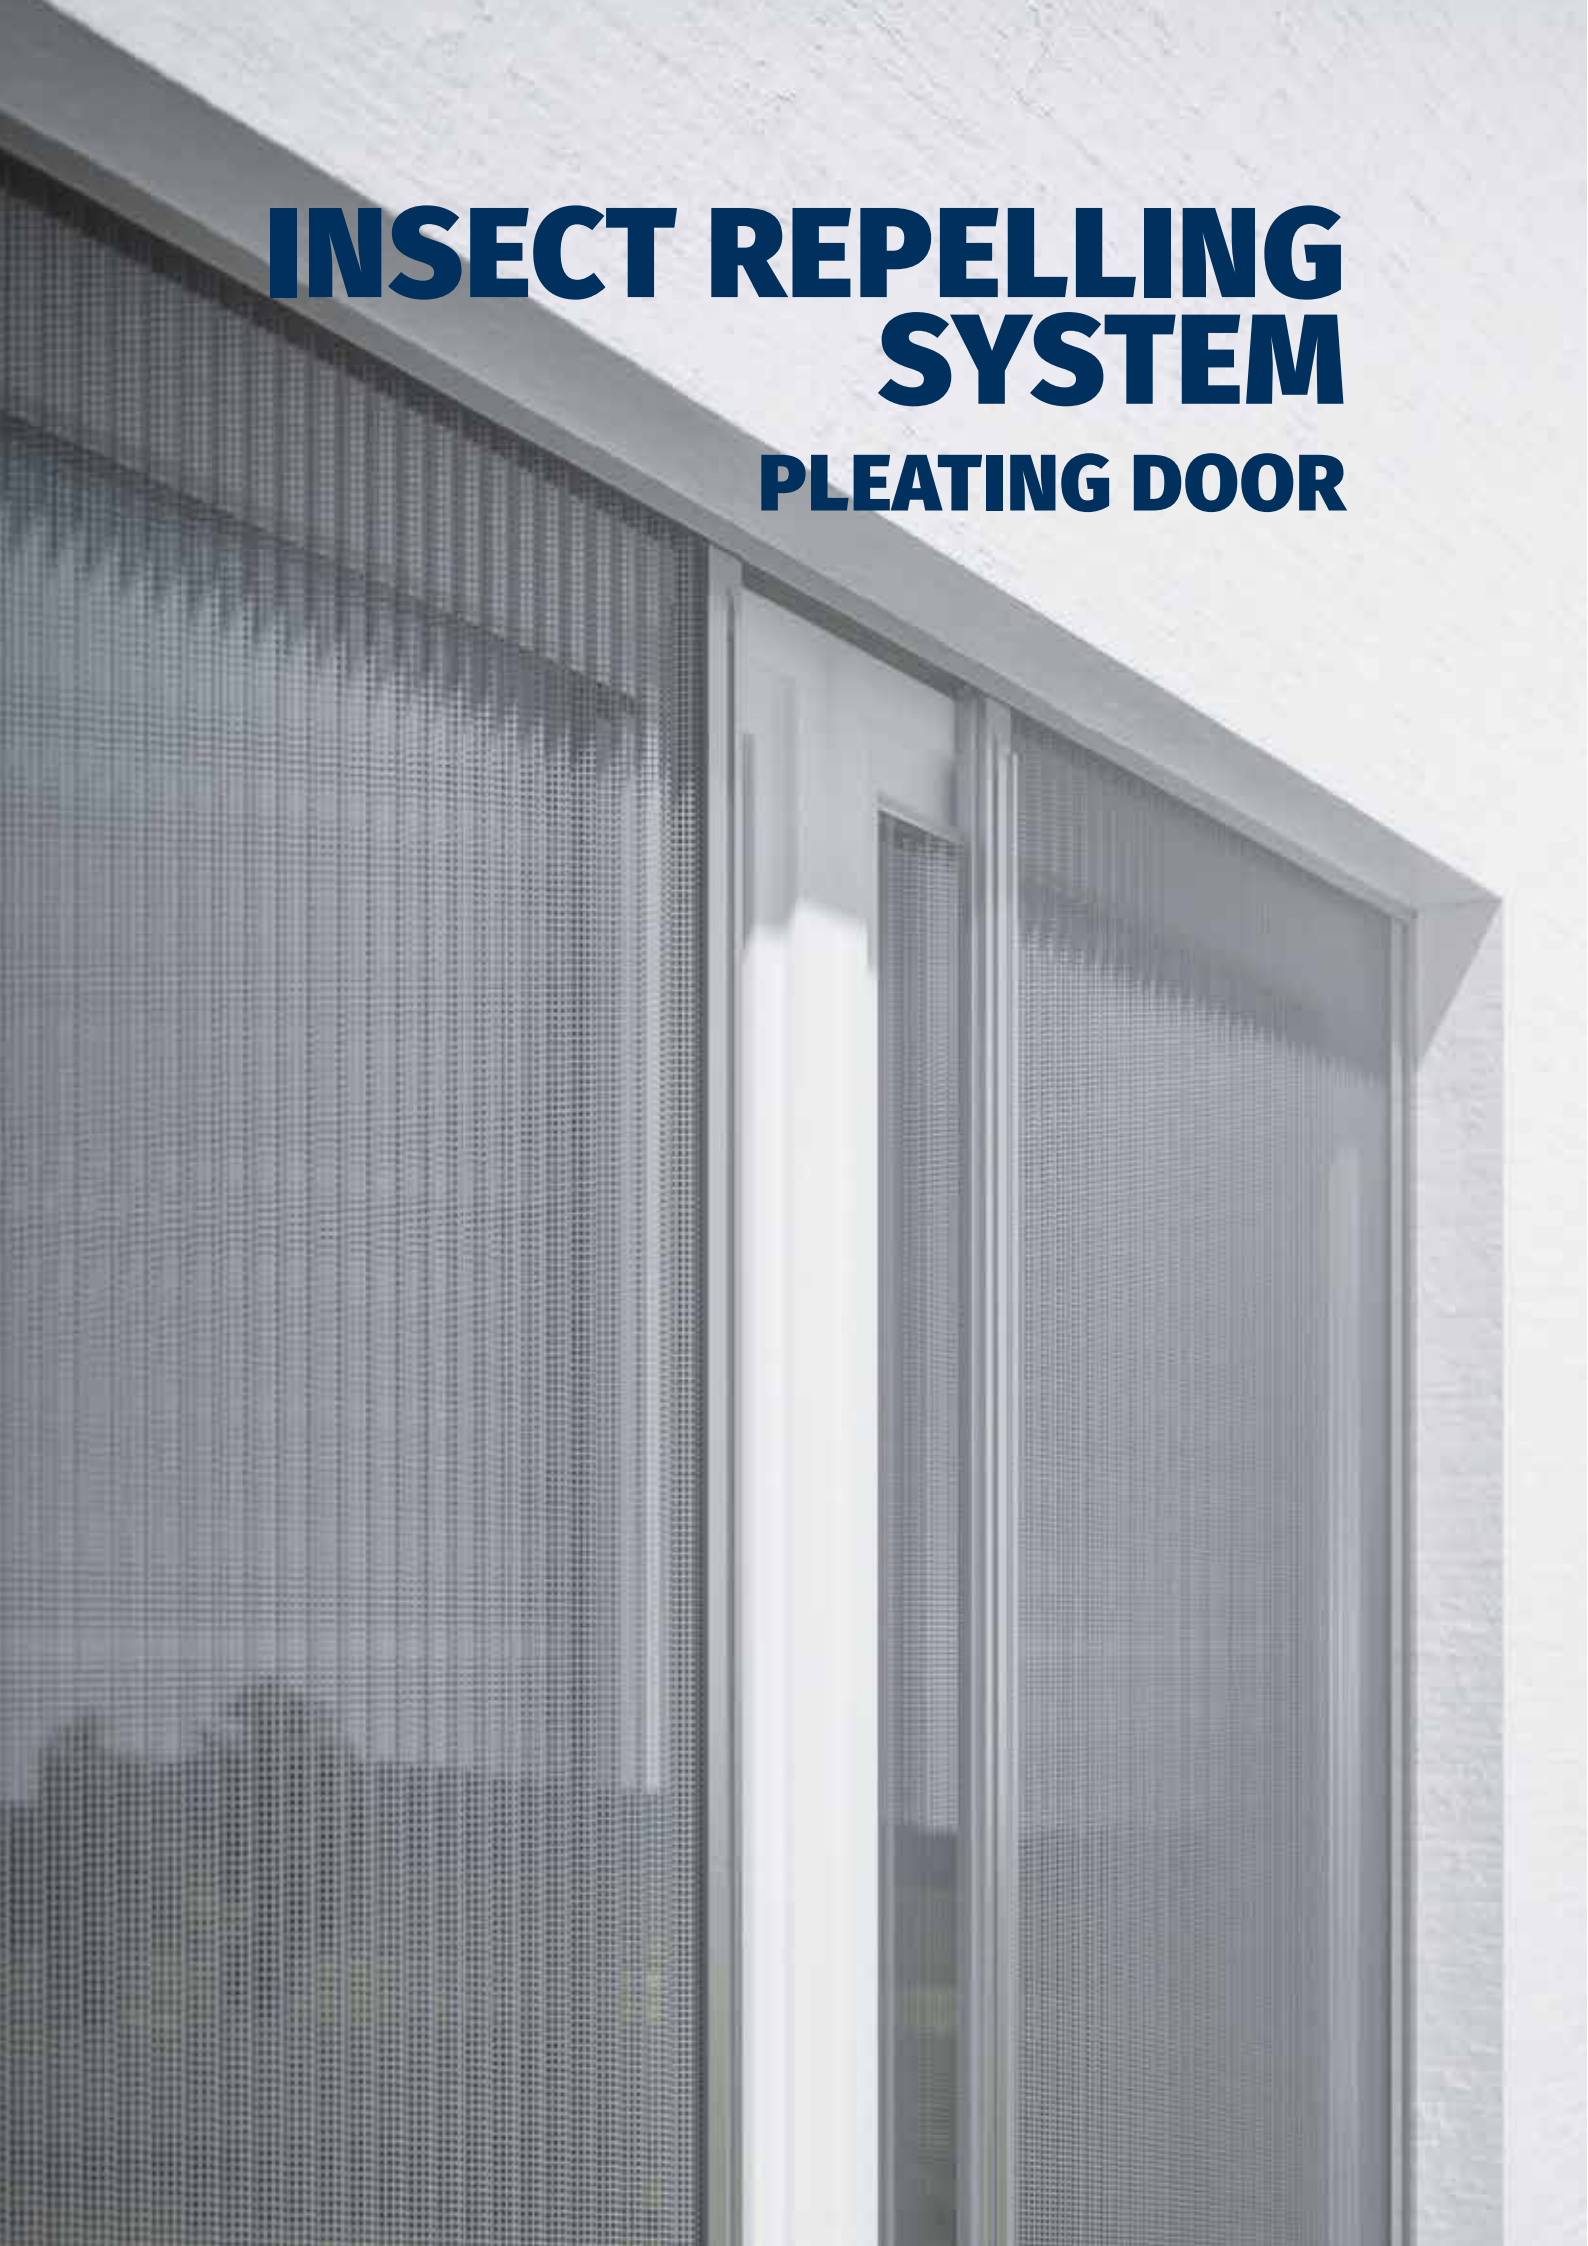

Fabric versions

a wide range of air permeable insect screen fabrics

INSECT REPELLING SYSTEM

PLEATING DOOR

PLEATING DOOR

FOR PATIO AND BALCONY DOORS

The ultimate space saving insect screen pleats are durable, even suitable for large doors and available as single or double leaf system.