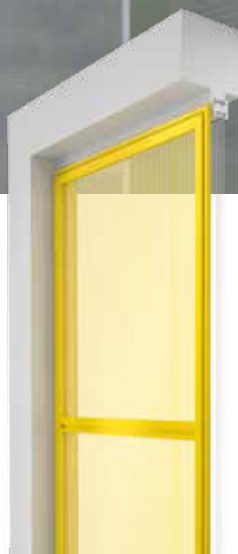

HINGED DOOR

RT-V

RT-B

HINGED DOOR

FOR PATIO AND BALCONY DOORS

ALUKON hinged doors are the elegant and comfortable solution for patio or balcony doors. To install in front of the frame and opening outwards.